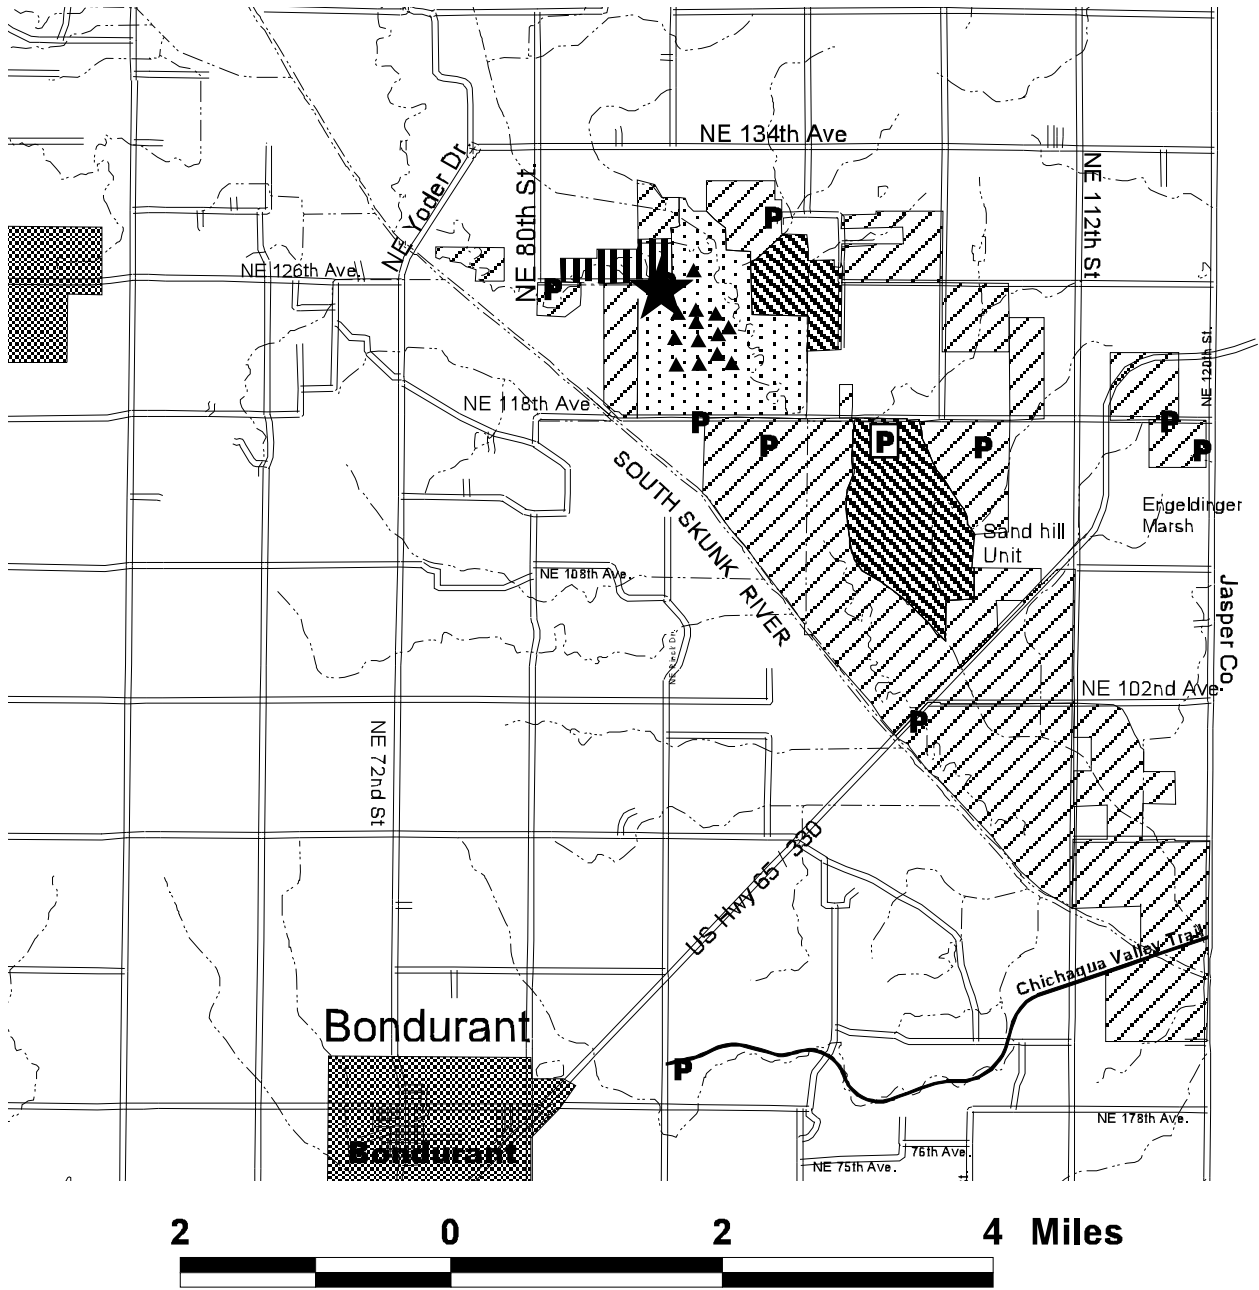

Chichaqua Bottoms Greenbelt Designated Hunting Areas

- P** Parking
- ▲** Duck blind
- Hunting Designations**
-  "Controlled Site Hunting"
-  "No Hunting"
-  "Open Hunting"
-  "Refuge"
(9/1 through 11/30)