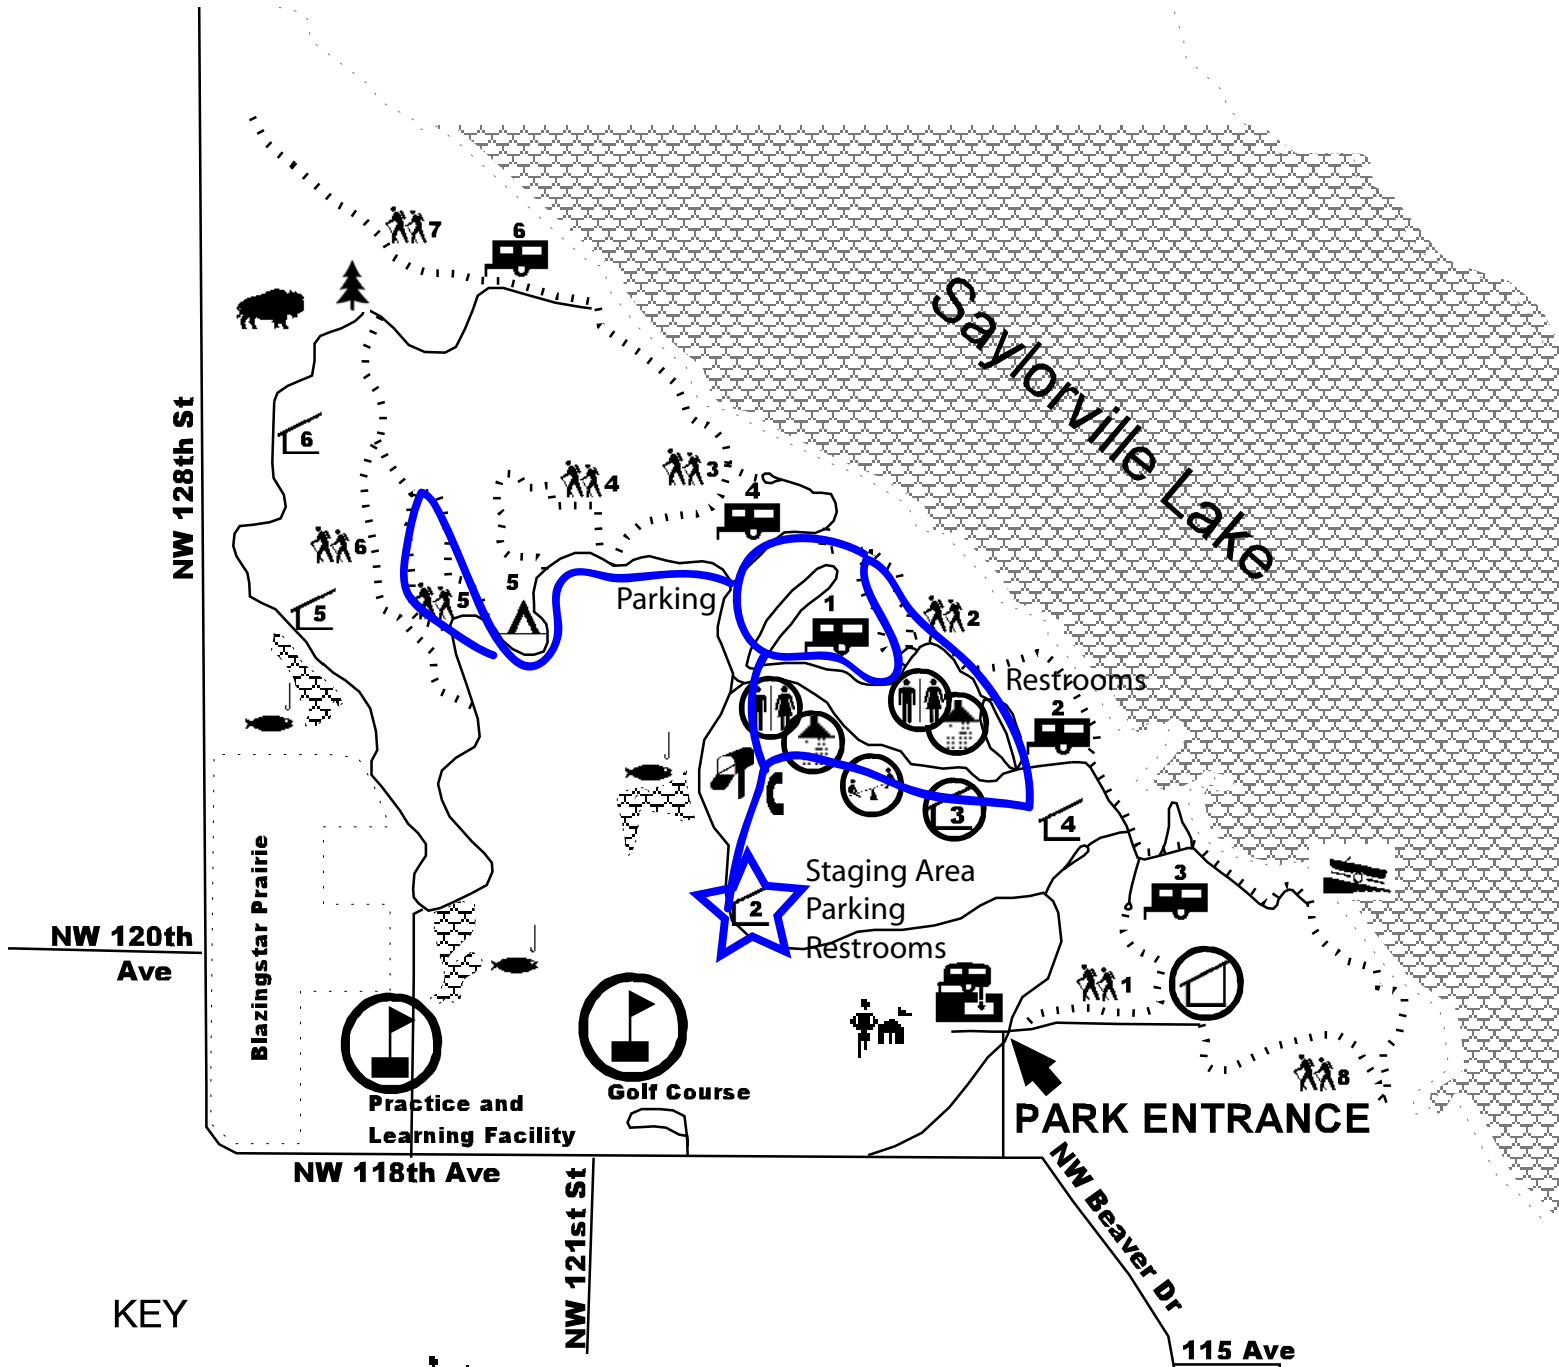

Jester Park Inset

KEY

- | | | | |
|--|---------------------|--|-----------------------|
| | Campground | | Park Ranger |
| | Shelter | | Telephone |
| | Youth Camping | | Bison and Elk Exhibit |
| | Camper Registration | | Fishing |
| | Restrooms | | Boat Ramp |
| | Showers | | Horse Stable |
| | Dump Station | | Jester Park Lodge |
| | Playground | | Accessible Facility |
| | Golf Facility | | Natural Playscape |
| | # Trail | | |